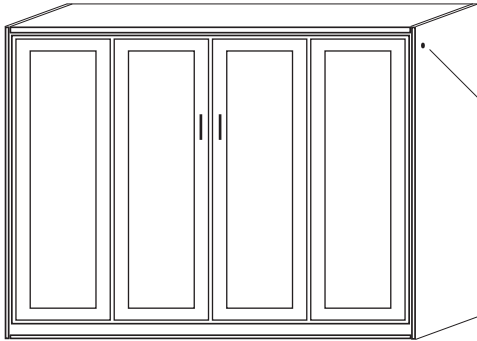

Wallbed Locks

(Side Mount)

Wallbed locks include two locks, one for each side of the Wallbed. A single key operates both locks. The right side lock is shown here.

Price $50

SIDE CABINET SELECTIONS

Note: Standard Cabinet depth is 13.5", Changing bed selection to 20" Deep or Storage Headboard design Changes Cabinet Depth to 18". Cabinet height is determined by Wallbed size ordered. Cabinet height: Queen Bed - 65.125", Full Bed - 59.125", Twin Bed - 44.125".

Bookcase

Bookcase side cabinets come ready for assembly with 4 adjustable shelves and 1 fixed shelf.

NO PARTICLE BOARD

Oak or Alder

Size

16" $319.00

20" $369.00

Rustic Cherry or Maple

Size

16" $369.00

20" $419.00

Add $0 For Sierra Style

Deluxe Door & Drawer

Deluxe Door & Drawer side cabinets come ready for assembly. Includes 2 adjustable shelves and 1 drawer, and a door over the cabinet area.

NO PARTICLE BOARD

Oak or Alder

Standard Sierra

Size

16" $429.00 $519.00

20" $539.00 $569.00

Rustic Cherry or Maple

Standard Sierra

Size

16" $539.00 $619.00

20" $629.00 $669.00