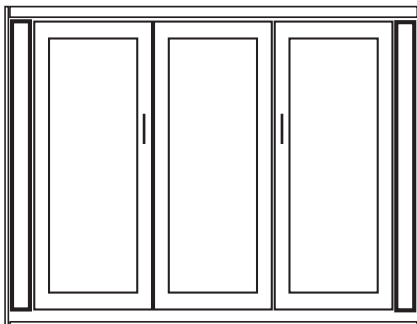

Aspen

Constructed using furniture grade plywoods and Solid wood trims.

NO PARTICLE BOARD

	<u>Oak or Alder</u>	<u>Maple, Rustic Cherry, Cherry or Mahogany</u>		
Queen	$2469.00	$2679.00		
Full	$2469.00	$2679.00		
Twin	$2209.00	$2419.00		
<u>Size</u>	<u>Height</u>	<u>Width</u>	<u>Depth</u>	<u>Projection</u>
Queen	68 5/8"	85"	15.75"	70.5"
Full	62 5/8"	80"	15.75"	65.5"
Twin	47 5/8"	80"	15.75"	49"

20" depth beds add $250.00*

Park City

(Side Mount)

Constructed using Furniture grade plywood and solid wood trims. Mission style hardware and moldings.