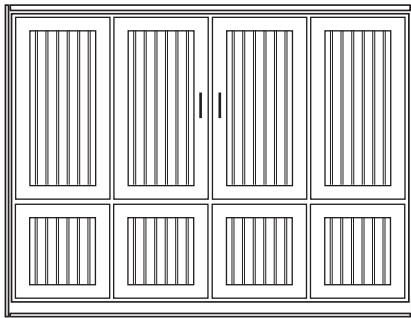

The Scape

(Side Mount)

Constructed using furniture grade plywoods. With Real wood face.

NO PARTICLE BOARD

| | <u>Oak or Alder</u> | <u>Maple, Rustic Cherry, Cherry or Mahogany</u> | <u>Bamboo</u> | |
|-------------|---------------------|---|---------------|-------------------|
| Queen | \$2159.00 | \$2369.00 | \$2999.00 | |
| Full | \$2159.00 | \$2369.00 | \$2999.00 | |
| Twin | \$1999.00 | \$2209.00 | \$2839.00 | |
| <u>Size</u> | <u>Height</u> | <u>Width</u> | <u>Depth</u> | <u>Projection</u> |
| Queen | 68 5/8" | 85" | 15.75" | 70.5" |
| Full | 62 5/8" | 80" | 15.75" | 65.5" |
| Twin | 47 5/8" | 80" | 15.75" | 49" |

20" depth beds add \$150.00*

Newport

(Side Mount)

Constructed using furniture grade plywoods. Trims are solid hard wood applied to beadboard front panel.

NO PARTICLE BOARD

| | <u>Oak or Alder</u> | <u>Maple, Rustic Cherry, Cherry or Mahogany</u> | | |
|-------------|---------------------|---|--------------|-------------------|
| Queen | \$2369.00 | \$2579.00 | | |
| Full | \$2369.00 | \$2579.00 | | |
| Twin | \$2099.00 | \$2209.00 | | |
| <u>Size</u> | <u>Height</u> | <u>Width</u> | <u>Depth</u> | <u>Projection</u> |
| Queen | 68 5/8" | 85" | 15.75" | 70.5" |
| Full | 62 5/8" | 80" | 15.75" | 65.5" |
| Twin | 47 5/8" | 80" | 15.75" | 49" |