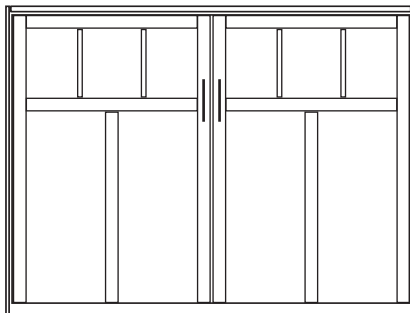

NO PARTICLE BOARD

	<u>Oak or Alder</u>	<u>Maple, Rustic Cherry, Cherry or Mahogany</u>		
Queen	$2579.00	$2789.00		
Full	$2579.00	$2789.00		
Twin	$2309.00	$2519.00		
<u>Size</u>	<u>Height</u>	<u>Width</u>	<u>Depth</u>	<u>Projection</u>
Queen	68 5/8"	85"	15.75"	70.5"
Full	62 5/8"	80"	15.75"	65.5"
Twin	47 5/8"	80"	15.75"	49"

20" depth beds add $150.00*