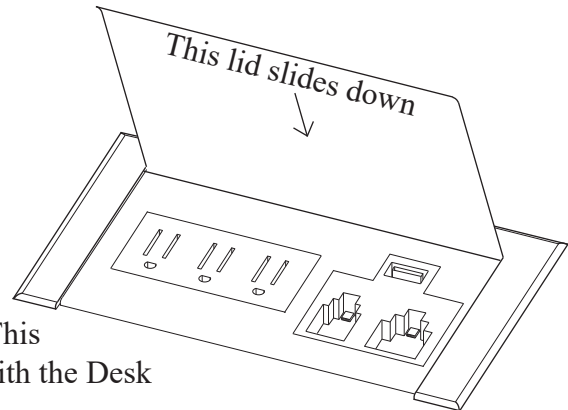

3 plug outlet with flip top shown open