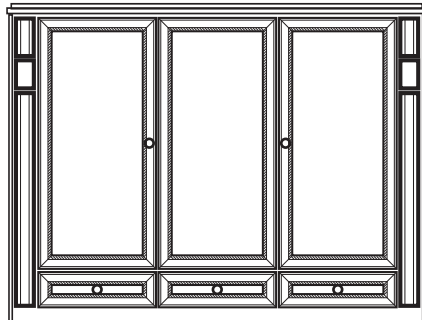

Oak	Alder or Maple	Cherry or African Mahogany
Queen	$3249	Queen $3449	Queen $3649
Full	$3149	Full $3349	Full $3549
Twin	$2999	Twin $3199	Twin $3399

Size	Height	Width	Depth	Projection
Queen	67.25"	85.5"	16"	64"
Full	61.25"	80.5"	16"	58"
Twin	46.25"	80.5"	16"	43"

20" depth beds add $269.00*

*Standard bed depth is 16.5". Beds ordered with Wardrobe, Secretary or Computer cabinets need to be 20" deep.

Wallbed Options

Storage Headboard

	Studio or HomeFront Series			Gallery Series		
	Oak	Maple or Alder	Rustic Cherry or Mahogany	Oak	Maple or Alder	Rustic Cherry or Mahogany

Storage Headboard	$315	$315	$315	$420	$420	$420

Adding Storage Headboard increases Wallbed depth to 23" and increases Wallbed Projection to 71" (Queen size), 65" (Full size) & 50" (Twin Size)