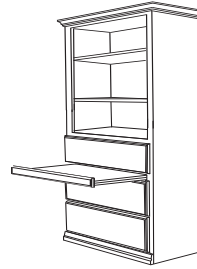

Side Cabinet Options

Slide Out Tray

Slide out trays are available on most side cabinets. They feature full extension glides and a small drawer front to match the other drawers on the cabinet. They work as a night stand at night and slide away during the day.

Slide out tray

$89.00 ea.

FREIGHT

Standard Tailgate service $249.00
In Home service $449.00

Freight to destinations outside continental U.S. Call toll free for Quote (866) 877-7803

Prices and options are subject to change without notification.

PAYMENT OPTIONS

-VISA, MASTER CARD, DISCOVER CARD
& AMERICAN EXPRESS CARD

-PERSONAL CHECKS

Revised 2-12