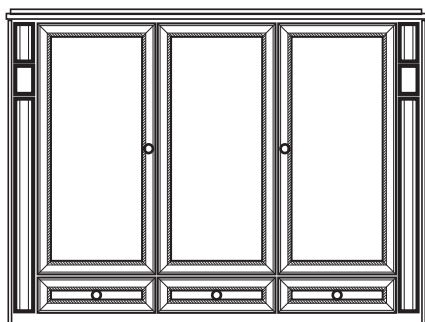

Harmony

(Side Mount)

Solid wood raised panel bed face. Solid wood legs and moldings. Traditional style hardware. Bed face and molding have beautiful "braided rope trims". Double thick side boards.

	<u>Oak</u>	<u>Maple or Alder</u>	<u>Cherry or Mahogany</u>
Queen	$3749.00	$3949.00	$4149.00
Full	$3649.00	$3849.00	$4049.00
Twin	$3449.00	$3649.00	$3849.00

<u>Size</u>	<u>Height</u>	<u>Width</u>	<u>Depth</u>	<u>Projection</u>
Queen	67"	86.5"	17.25"	64"
Full	61"	81.5"	17.25"	58"
Twin	46"	81.5"	17.25"	43"

NO PARTICLE BOARD

20" depth beds add $250.00*

Tuscany

(Side Mount)

Solid wood, French arch, raised panel bed face. Solid wood legs and moldings. Tuscan style hardware and moldings. Double thick Side Boards.