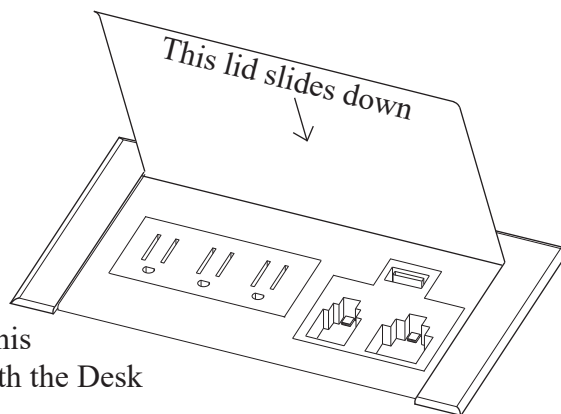

The touch switch is conveniently located on the head board and activates the lights by touch to a low, medium or high setting. The light kit employs a safety cut off device, which turns the lights off automatically if the bed is closed with the lights inadvertently left on. All power cords are concealed within the cabinetry so there are no unsightly cords.

3 plug outlet with flip top shown open

This lid slides down

Side Cabinet Options

Slide Out Tray

Slide out trays are available on most side cabinets. They feature full extension glides and a small drawer front to match the other drawers on the cabinet. They work as a night stand at night and slide away during the day.