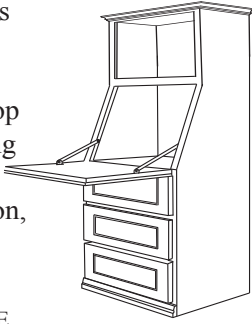

Secretary

Secretary side cabinets come fully assembled. Includes drop down writing desk and 3 full extension, drawers.

Desk Open

NO PARTICLE BOARD

		<u>Oak</u>			<u>Alder, Maple, Rustic Cherry, & African Mahogany</u>			
Size	Standard	Presidential Am. Craftsman	Gallery Series	Size	Standard	Presidential Am. Craftsman	Gallery Series	
18"	$939.00	$1009.00	$1309.00	18"	$1039.00	$1109.00	$1409.00	
24"	$1039.00	$1109.00	$1409.00	24"	$1139.00	$1209.00	$1509.00	
30"	$1139.00	$1209.00	$1509.00	30"	$1239.00	$1309.00	$1609.00	

BED TOP CABINETS

Bed Top Bookcase Cabinet

Bed Top Bookcase Cabinets come fully assembled and include one Adjustable shelf in each open area.