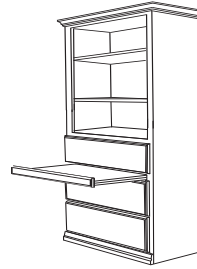

3 plug outlet with flip top shown open

This lid slides down

Side Cabinet Options

Slide Out Tray

Slide out trays are available on most side cabinets. They feature full extension glides and a small drawer front to match the other drawers on the cabinet. They work as a night stand at night and slide away during the day.