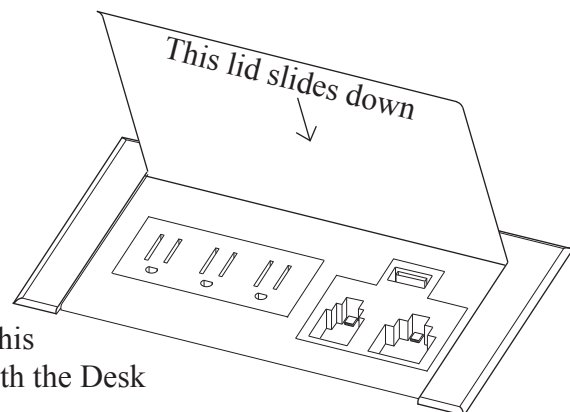

3 plug outlet with flip top shown open