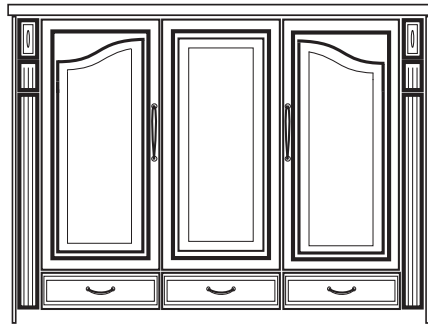

Tuscany

(Side Mount)

Solid wood, French arch, raised panel bed face. Solid wood legs and moldings. Tuscan style hardware and moldings.

NO PARTICLE BOARD

	Oak	Maple or Alder	Cherry or Mahogany
Queen	$3749.00	$3949.00	$4149.00
Full	$3649.00	$3849.00	$4049.00
Twin	$3449.00	$3649.00	$3849.00

Size	Height	Width	Depth	Projection
Queen	67.25"	85.5"	16"	64"
Full	61.25"	80.5"	16"	58"
Twin	46.25"	80.5"	16"	43"

20" depth beds add $269.00*

Harmony II

(Side Mount)

All wood bed face. Solid wood legs and moldings. Traditional style hardware. Bed face moldings have beautiful "braided rope trims".

NO PARTICLE BOARD