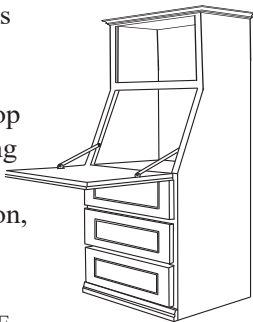

Secretary

Secretary side cabinets come fully assembled. Includes drop down writing desk and 3 full extension drawers.

Desk Open

NO PARTICLE BOARD

Size	Standard	Oak		Alder, Maple, Rustic Cherry, & African Mahogany			
		Presidential Am. Craftsman	Gallery Series	Presidential Am. Craftsman	Gallery Series		
18"	$939.00	$1009.00	$1309.00	18"	$1039.00	$1109.00	$1409.00
24"	$1039.00	$1109.00	$1409.00	24"	$1139.00	$1209.00	$1509.00
30"	$1139.00	$1209.00	$1509.00	30"	$1239.00	$1309.00	$1609.00

BED TOP CABINETS

Bed Top Bookcase Cabinet

Bed Top Bookcase Cabinets come fully assembled and include one Adjustable shelf in each open area.