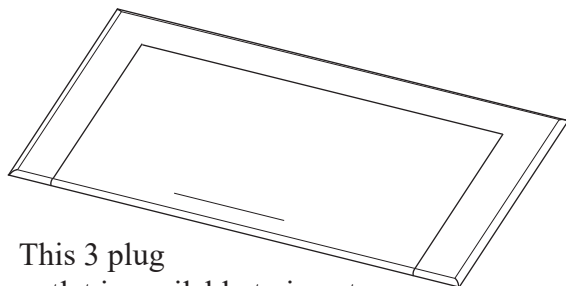

3 Plug Outlet with flip top

3 plug outlet with flip top shown closed

This 3 plug outlet is available to insert into the top of our Desk Top and provides convenient power, phone and computer hook up. This option replaces the grommet hole that is standard with the Desk Top.....$45