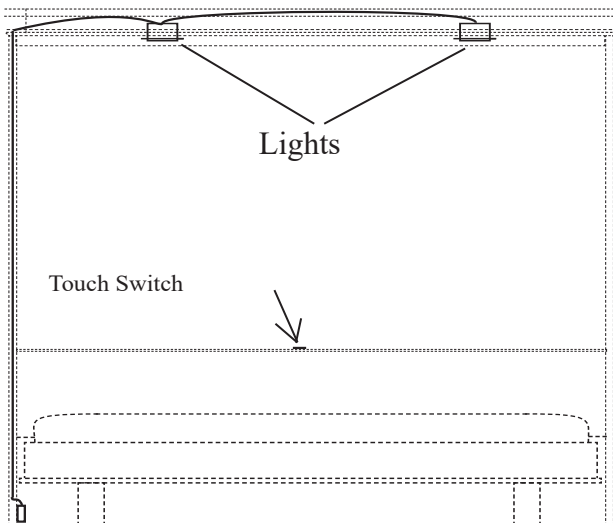

WILDING WALLBED OPTIONS

SIDE MOUNT WALLBED LIGHTING SYSTEM

The Wallbed light kit includes two recessed Can lights, touch switch, three way controller and safety cut off device. System plugs into any standard wall outlet. Adding the lights will add 4" to the height measurement of the Wallbed you choose.

The touch switch is conveniently located on the head board and activates the lights by touch to a low, medium or high setting. The light kit employs a safety cut off device, which turns the lights off automatically if the bed is closed with the lights inadvertently left on. All power cords are concealed within the cabinetry so there are no unsightly cords.