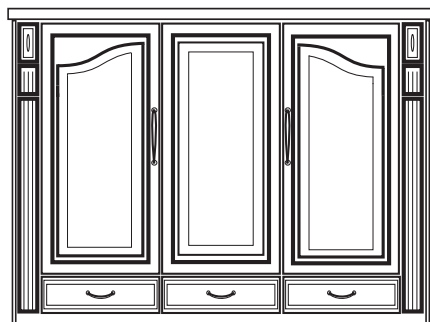

<u>Oak</u>	<u>Maple or Alder</u>	<u>Cherry or Mahogany</u>
Queen	$3749.00	$3949.00	$4149.00
Full	$3649.00	$3849.00	$4049.00
Twin	$3449.00	$3649.00	$3849.00

<u>Size</u>	<u>Height</u>	<u>Width</u>	<u>Depth</u>	<u>Projection</u>
Queen	67"	86.5"	17.25"	64"
Full	61"	81.5"	17.25"	58"
Twin	46"	81.5"	17.25"	43"

NO PARTICLE BOARD

20" depth beds add $250.00*

*Standard bed depth is 16.5". Beds ordered with Wardrobe, Secretary or Computer cabinets need to be 20" deep.

Wallbed Options

Storage Headboard

Studio or HomeFront Series

Gallery Series

	<u>Oak</u>	<u>Maple or Alder</u>	<u>Rustic Cherry or Mahogany</u>	<u>Oak</u>	<u>Maple or Alder</u>	<u>Rustic Cherry or Mahogany</u>
Storage Headboard	$300	$300	$300	$400	$400	$400

Adding Storage Headboard increases Wallbed depth to 23" and increases Wallbed Projection to 71" (Queen size), 65" (Full size) & 50" (Twin Size)