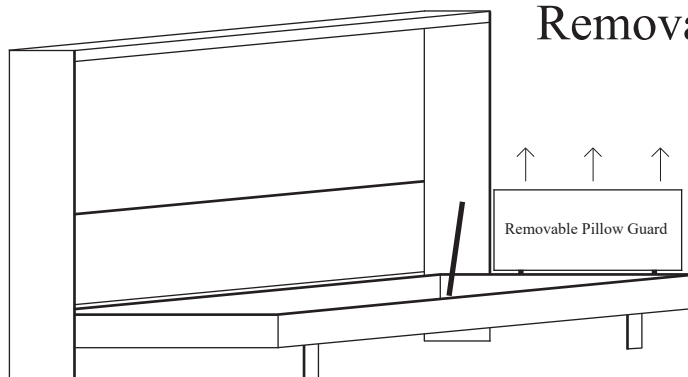

Size	Height	Width	Depth	Projection
Queen	67.25"	85.5"	16"	64"
Full	61.25"	80.5"	16"	58"
Twin	46.25"	80.5"	16"	43"

20" depth beds add \$269.00*

*Standard bed depth is 16.5". Beds ordered with Wardrobe, Secretary or Computer cabinets need to be 20" deep.

Adding Storage Headboard increases Wallbed depth to 23" and increases Wallbed Projection to 71" (Queen size), 65" (Full size) & 50" (Twin Size)

Removable Pillow Guard

This Optional Pillow Guard is available on all of our HomeFront and Gallery Series Wallbeds. The Pillow Guard helps keep your pillow in place during the night, and stores easily under your mattress or against the wall inside the bed box.....\$100