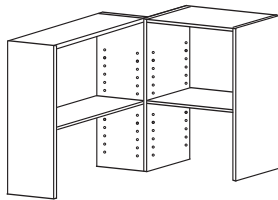

WALL & BASE CABINET OPTIONS

Slide Out Tray

Slide out trays are available on most base cabinets. They feature full extension glides and a small drawer front to match the other drawers. They work as an additional work surface and can slide away when not in use.

Slide out tray
$89.00 ea.

Wall Cabinet Light

Side cabinet lights are available in any wall cabinet. They are activated by a push button switch located in the top of the wall cabinet and plug into any standard outlet.

Wall cabinet light
Incandescent $89.00 ea.
LED $119

Under Desk Organizer

Our Under Desk Organizer gives you two adjustable shelves for Printer, Computer, Books etc. Cut outs are strategically placed which allow you to fish cords from the desk top to the Electronics under the desk. This is a great way to use the dead space under your desk.

Any wood type
$249.00

Desk Light

Desk lights are available to attach under any wall cabinet or anywhere else you would like a little more light. This is an adjustable lens fluorescent light which is activated by a switch located on the fixture housing and plugs into any standard outlet. Multiple fixtures may be ordered.

Desk light
$79.00 ea.

3 Plug Outlet with flip top

This 3 plug outlet is available to insert into the top of our Desk Top and provides convenient power, phone and computer hook up. This option replaces the grommet hole that is standard with the Desk Top.....$39