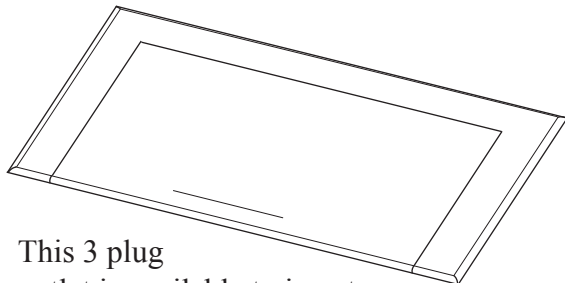

Desk light
\$79.00 ea.

3 Plug Outlet with flip top

3 plug outlet with flip top shown closed

This 3 plug outlet is available to insert into the top of our Desk Top and provides convenient power, phone and computer hook up. This option replaces the grommet hole that is standard with the Desk Top.....\$39